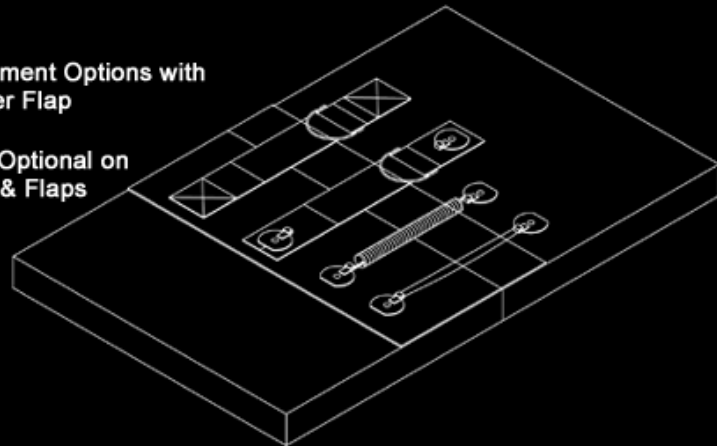

CONSTRUCTION METHODS

SUPERIOR ENERGIES, INC.

1-800-BUY-SEI1

1-800-289-7341

Ph: 409-962-8549

Fax: 409-962-4027

Securement Options with
Weather Flap

Velcro Optional on
Straps & Flaps