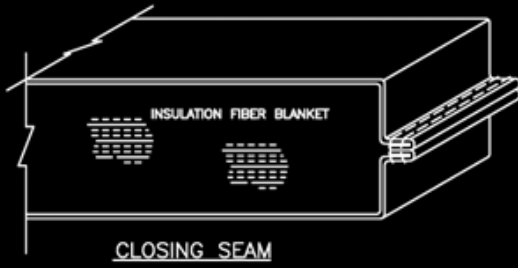

CONSTRUCTION METHODS

SUPERIOR ENERGIES, INC.

1-800-BUY-SEI1

1-800-289-7341

Ph: 409-962-8549

Fax: 409-962-4027

Securement Options with
Weather Flap

Velcro Optional on
Straps & Flaps