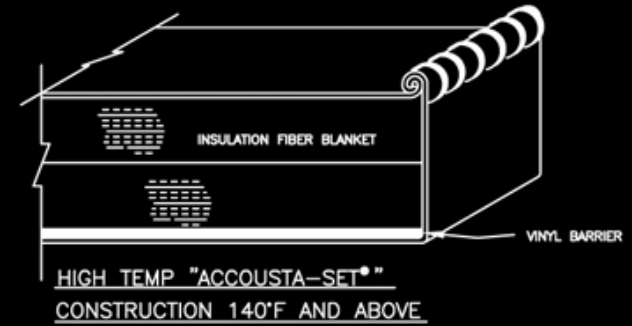

CONSTRUCTION METHODS

SUPERIOR ENERGIES, INC.

1-800-BUY-SEI1

1-800-289-7341

Ph: 409-962-8549

Fax: 409-962-4027

Securement Options with
Weather Flap

Velcro Optional on
Straps & Flaps