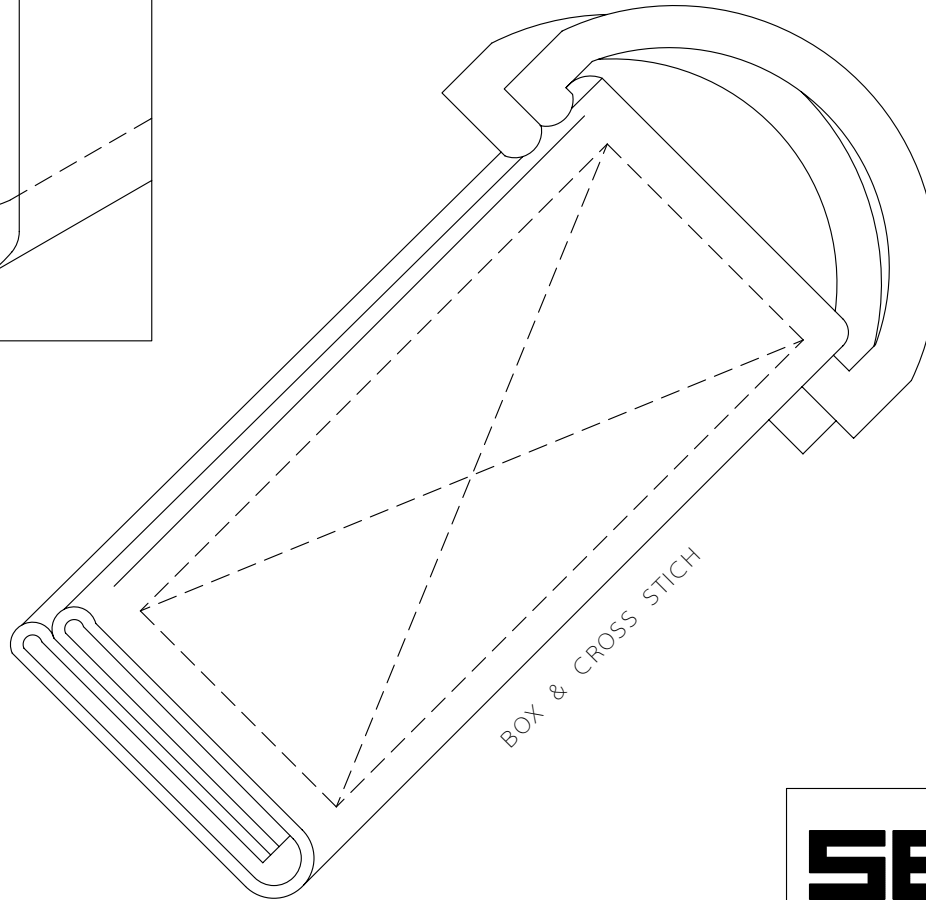

STRAP CONSTRUCTION

S/S D-RINGS

BOX & CROSS STICH

BUCKLE

**SUPERIOR ENERGIES INC.**  
 P.O. DRAWER 386  
 GROVES, TX 77619  
 (409) 962-8549

*DRAWN BY: BPO*  
*REVIEWED: BPO*  
*DATE: 07/09/01*  
*APPROVED:*  
*DATE:*  
*REVISION:*

TYPICAL DETAIL OF  
STRAP & BUCKLE  
CONSTRUCTION